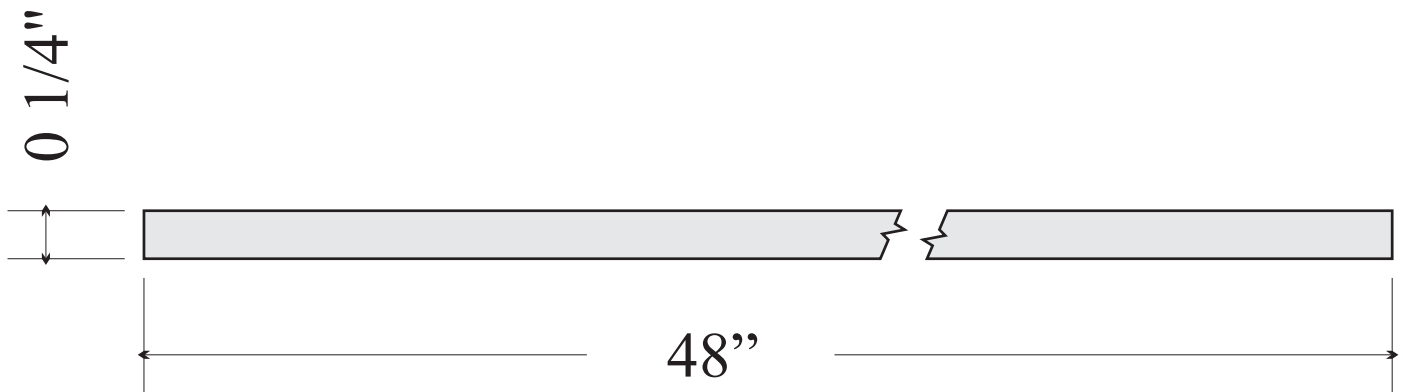

SpecTrim®

WAINSCOT

WFP-48 City Flat Panel

Full Size Edge Detail

Standard Size = 23 5/8" h x 48" w

City Flat Panels are supplied pre-cut to the standard height wainscot panel.
Lengths are cut to suit the planned stile spacing, for each wall, during installation.

Custom heights are available for taller paneling.