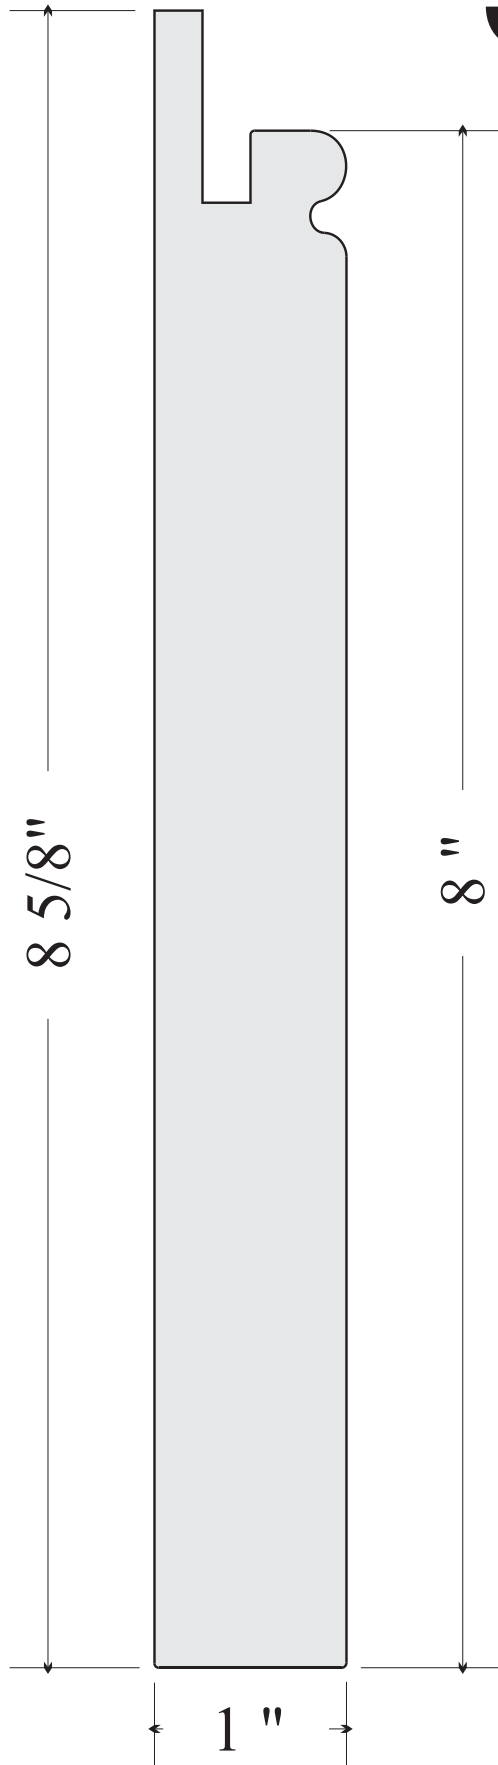

SpecTrim[®]

WAINSCOT

WBR-83 Base Rail
Full Size
Standard Length = 144"